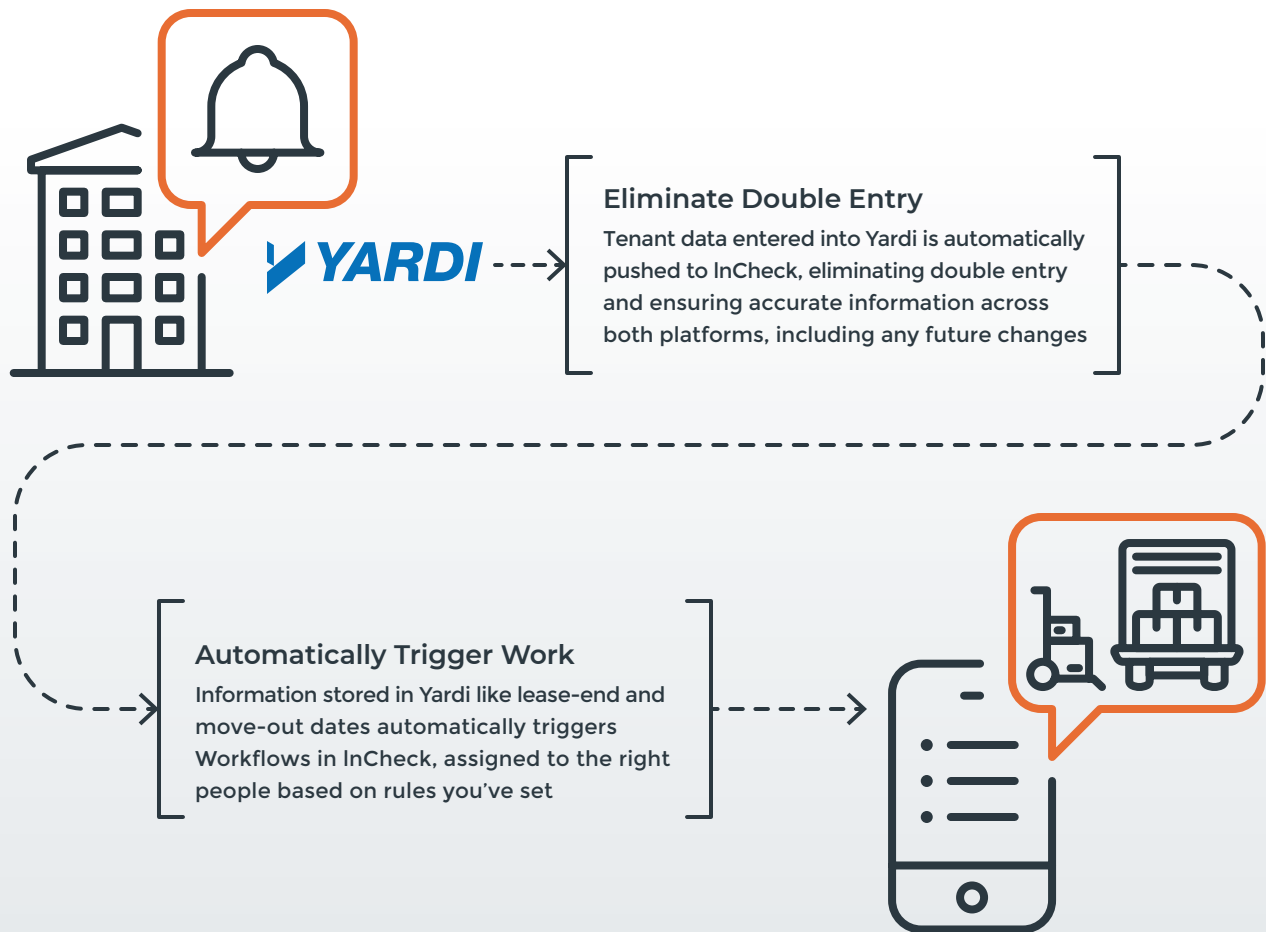

Power Your Properties With Yardi + InCheck Automation

InCheck's latest integration with Yardi cuts down administrative time wasters so your team can focus on tackling must-do work, even faster.

SAVE TIME BY STARTING WORK AUTOMATICALLY